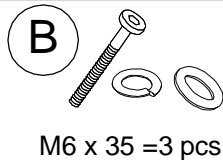

3315-02-3A OLEJO SIDE CHAIR

ASSEMBLY INSTRUCTIONS

30 MIN

① CHAIR BACK x 1PC

③ CHAIR LEGS x 2PCS

② SEAT FRAME x 1PC

④ SIDE STRETCHERS x 2 PCS

I

M8 = 4 pcs

M13 = 1 pc

II

Not provide

M6 x 80 =4 pcs

M6 x 35 =3 pcs

Ø4 x 60 =1 pc

Ø4 x 50 =4pcs