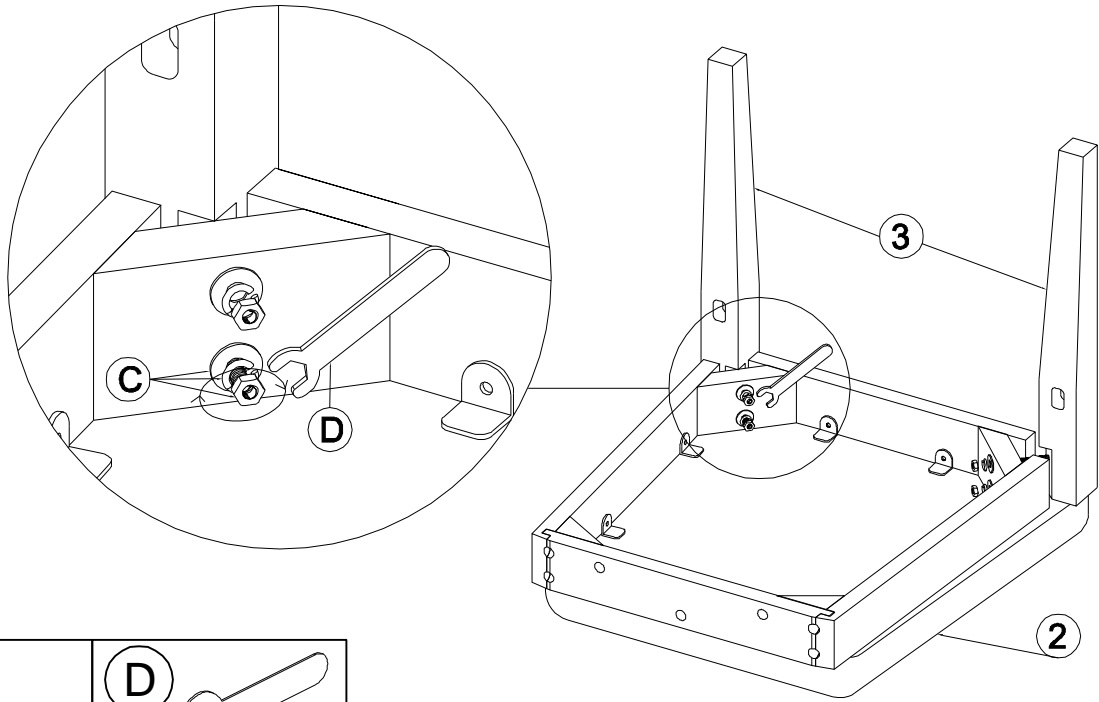

3315-02-3A OLEJO SIDE CHAIR

ASSEMBLY INSTRUCTIONS

30 MIN

① CHAIR BACK x 1PC

③ CHAIR LEGS x 2PCS

② SEAT FRAME x 1PC

④ SIDE STRETCHERS x 2 PCS

I

M8 = 4 pcs

M13 = 1 pc

II

Not provide

M6 x 80 =4 pcs

M6 x 35 =3 pcs

Ø4 x 60 =1 pc

Ø4 x 50 =4pcs