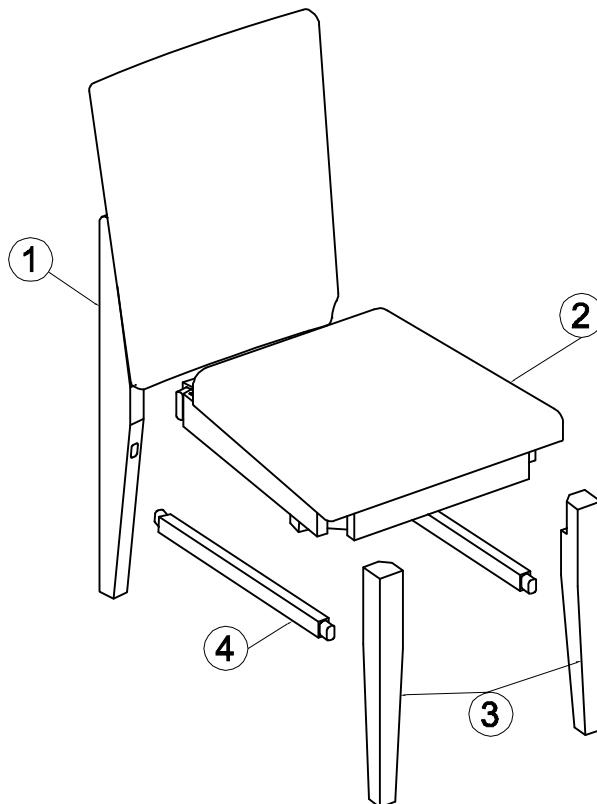

3315-02-3A OLEJO SIDE CHAIR

ASSEMBLY INSTRUCTIONS

30 MIN

① CHAIR BACK x 1PC

③ CHAIR LEGS x 2PCS

② SEAT FRAME x 1PC

④ SIDE STRETCHERS x 2 PCS

I

M8 = 4 pcs

M13 = 1 pc

II

Not provide

M6 x 80 =4 pcs

M6 x 35 =3 pcs

Ø4 x 60 =1 pc

Ø4 x 50 =4pcs