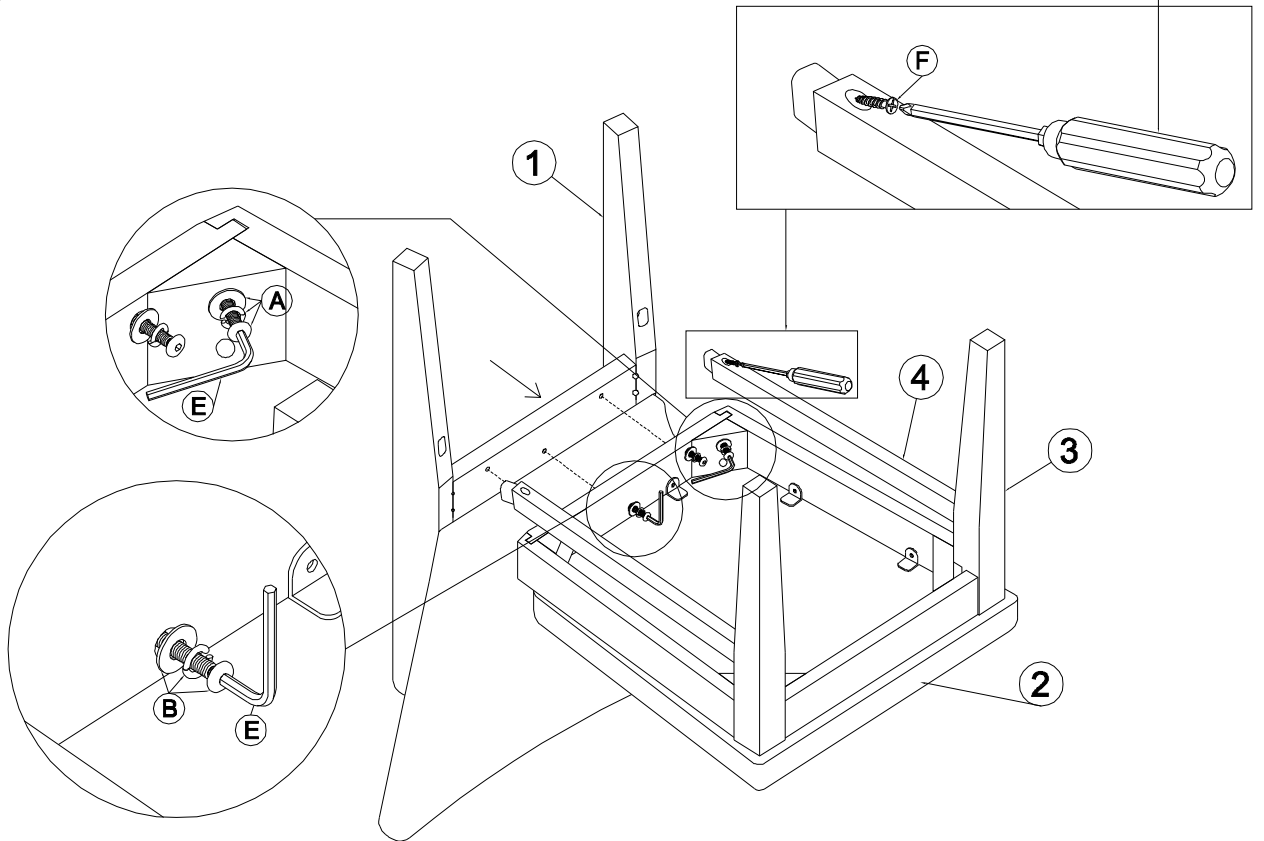

3315-02-3A OLEJO SIDE CHAIR

ASSEMBLY INSTRUCTIONS

30 MIN

① CHAIR BACK x 1PC

③ CHAIR LEGS x 2PCS

② SEAT FRAME x 1PC

④ SIDE STRETCHERS x 2 PCS

I

M8 = 4 pcs

M13 = 1 pc

II

Not provide

M6 x 80 =4 pcs

M6 x 35 =3 pcs

Ø4 x 60 =1 pc

Ø4 x 50 =4pcs