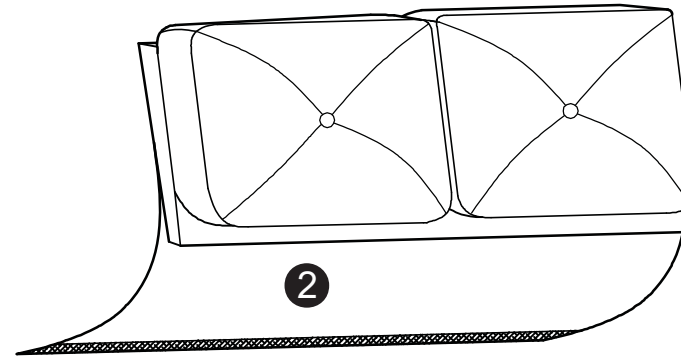

Please call :

866-626-7826

For prompt, reliable service; please have your assembly manual ready.

WARNING

- This product has been designed for seating two (2) average adults. To prevent injury and damage to this unit, PROHIBIT jumping on it.
- This product is designed for home use and not intended for commercial use.
- Children under the age of 5, small infants and babies should not sleep alone on this product for safety reasons.
- Recommended # of people needed for handling: 2 (however it is always better to have an extra hand.)
- THIS INSTRUCTION BOOKLET CONTAINS **IMPORTANT** SAFETY INFORMATION. PLEASE READ AND KEEP FOR FUTURE REFERENCE.

PARTS

Seat Body
QTY:1

Backrest
QTY:1

Arm
QTY:1 Pair

Backrest Ear Piece
QTY:1Pair

Leg
QTY:4

M10 Washer
(Outer Dim:45mm)
QTY:4

Step 1 :