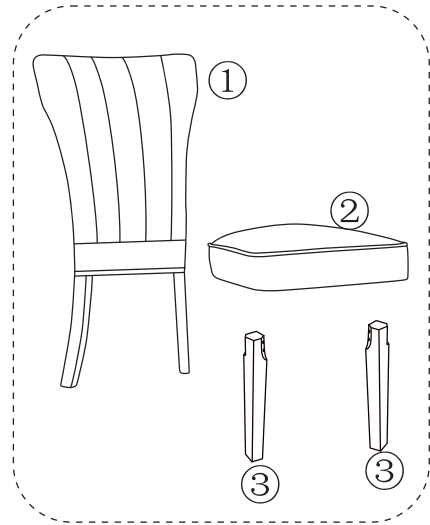

ASSEMBLY INSTRUCTIONS

Clive Side Chair (Style#:88011081/88011082/88011083/8811111)

1

2

3

4