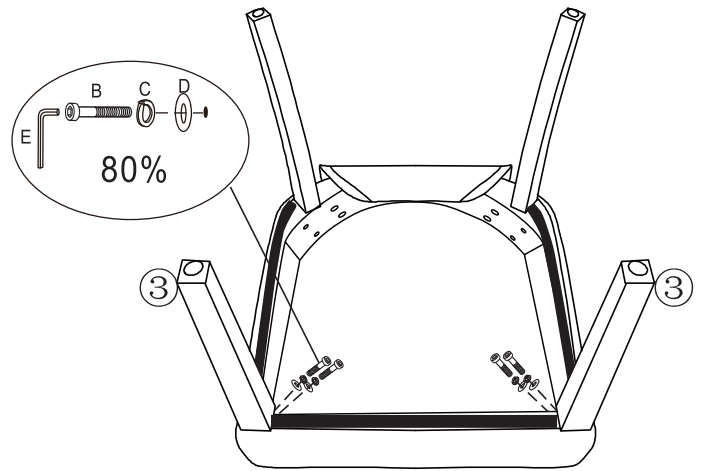

ASSEMBLY INSTRUCTIONS

Clive Side Chair (Style#:88011081/88011082/88011083/8811111)

1

2

3

4