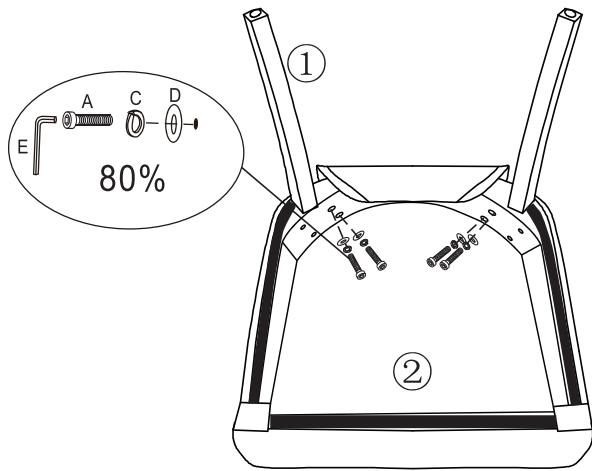

ASSEMBLY INSTRUCTIONS

Clive Side Chair (Style#:88011081/88011082/88011083/8811111)

1

2

3

4